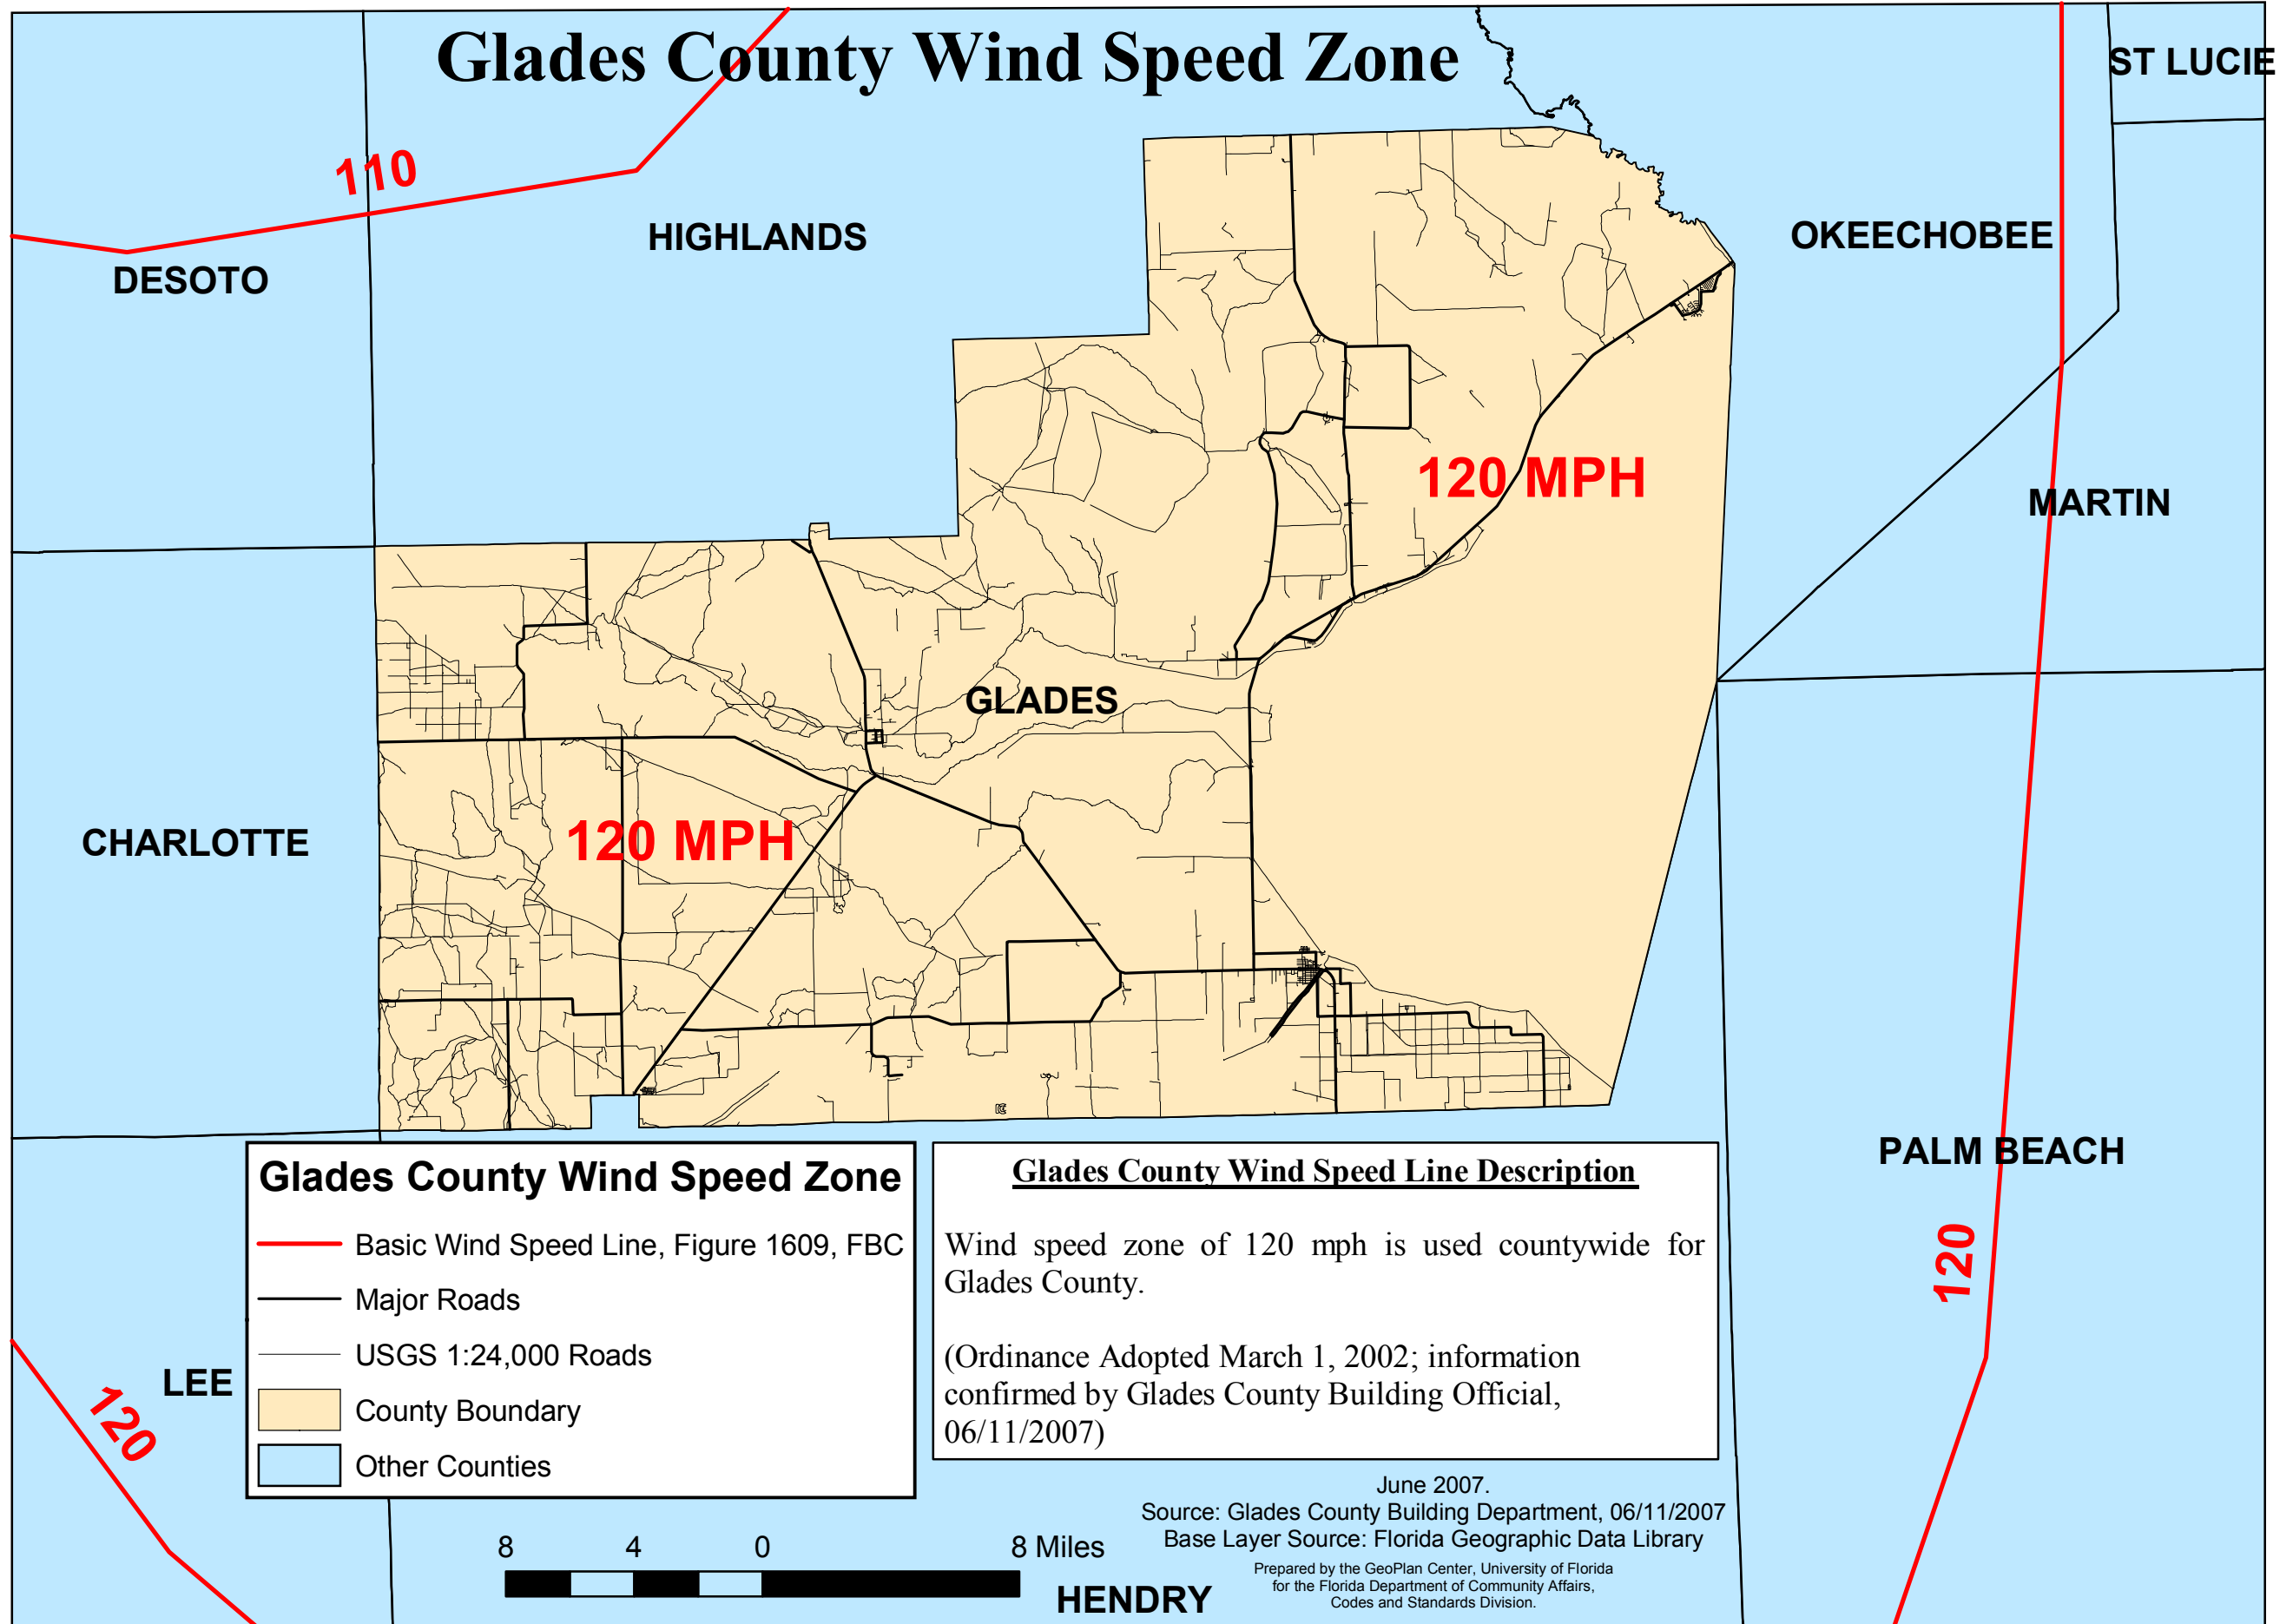

Glades County Wind Speed Zone

Glades County Wind Speed Zone

- Basic Wind Speed Line, Figure 1609, FBC
- Major Roads
- USGS 1:24,000 Roads
- County Boundary
- Other Counties

Glades County Wind Speed Line Description

Wind speed zone of 120 mph is used countywide for Glades County.

(Ordinance Adopted March 1, 2002; information confirmed by Glades County Building Official, 06/11/2007)

June 2007.

Source: Glades County Building Department, 06/11/2007