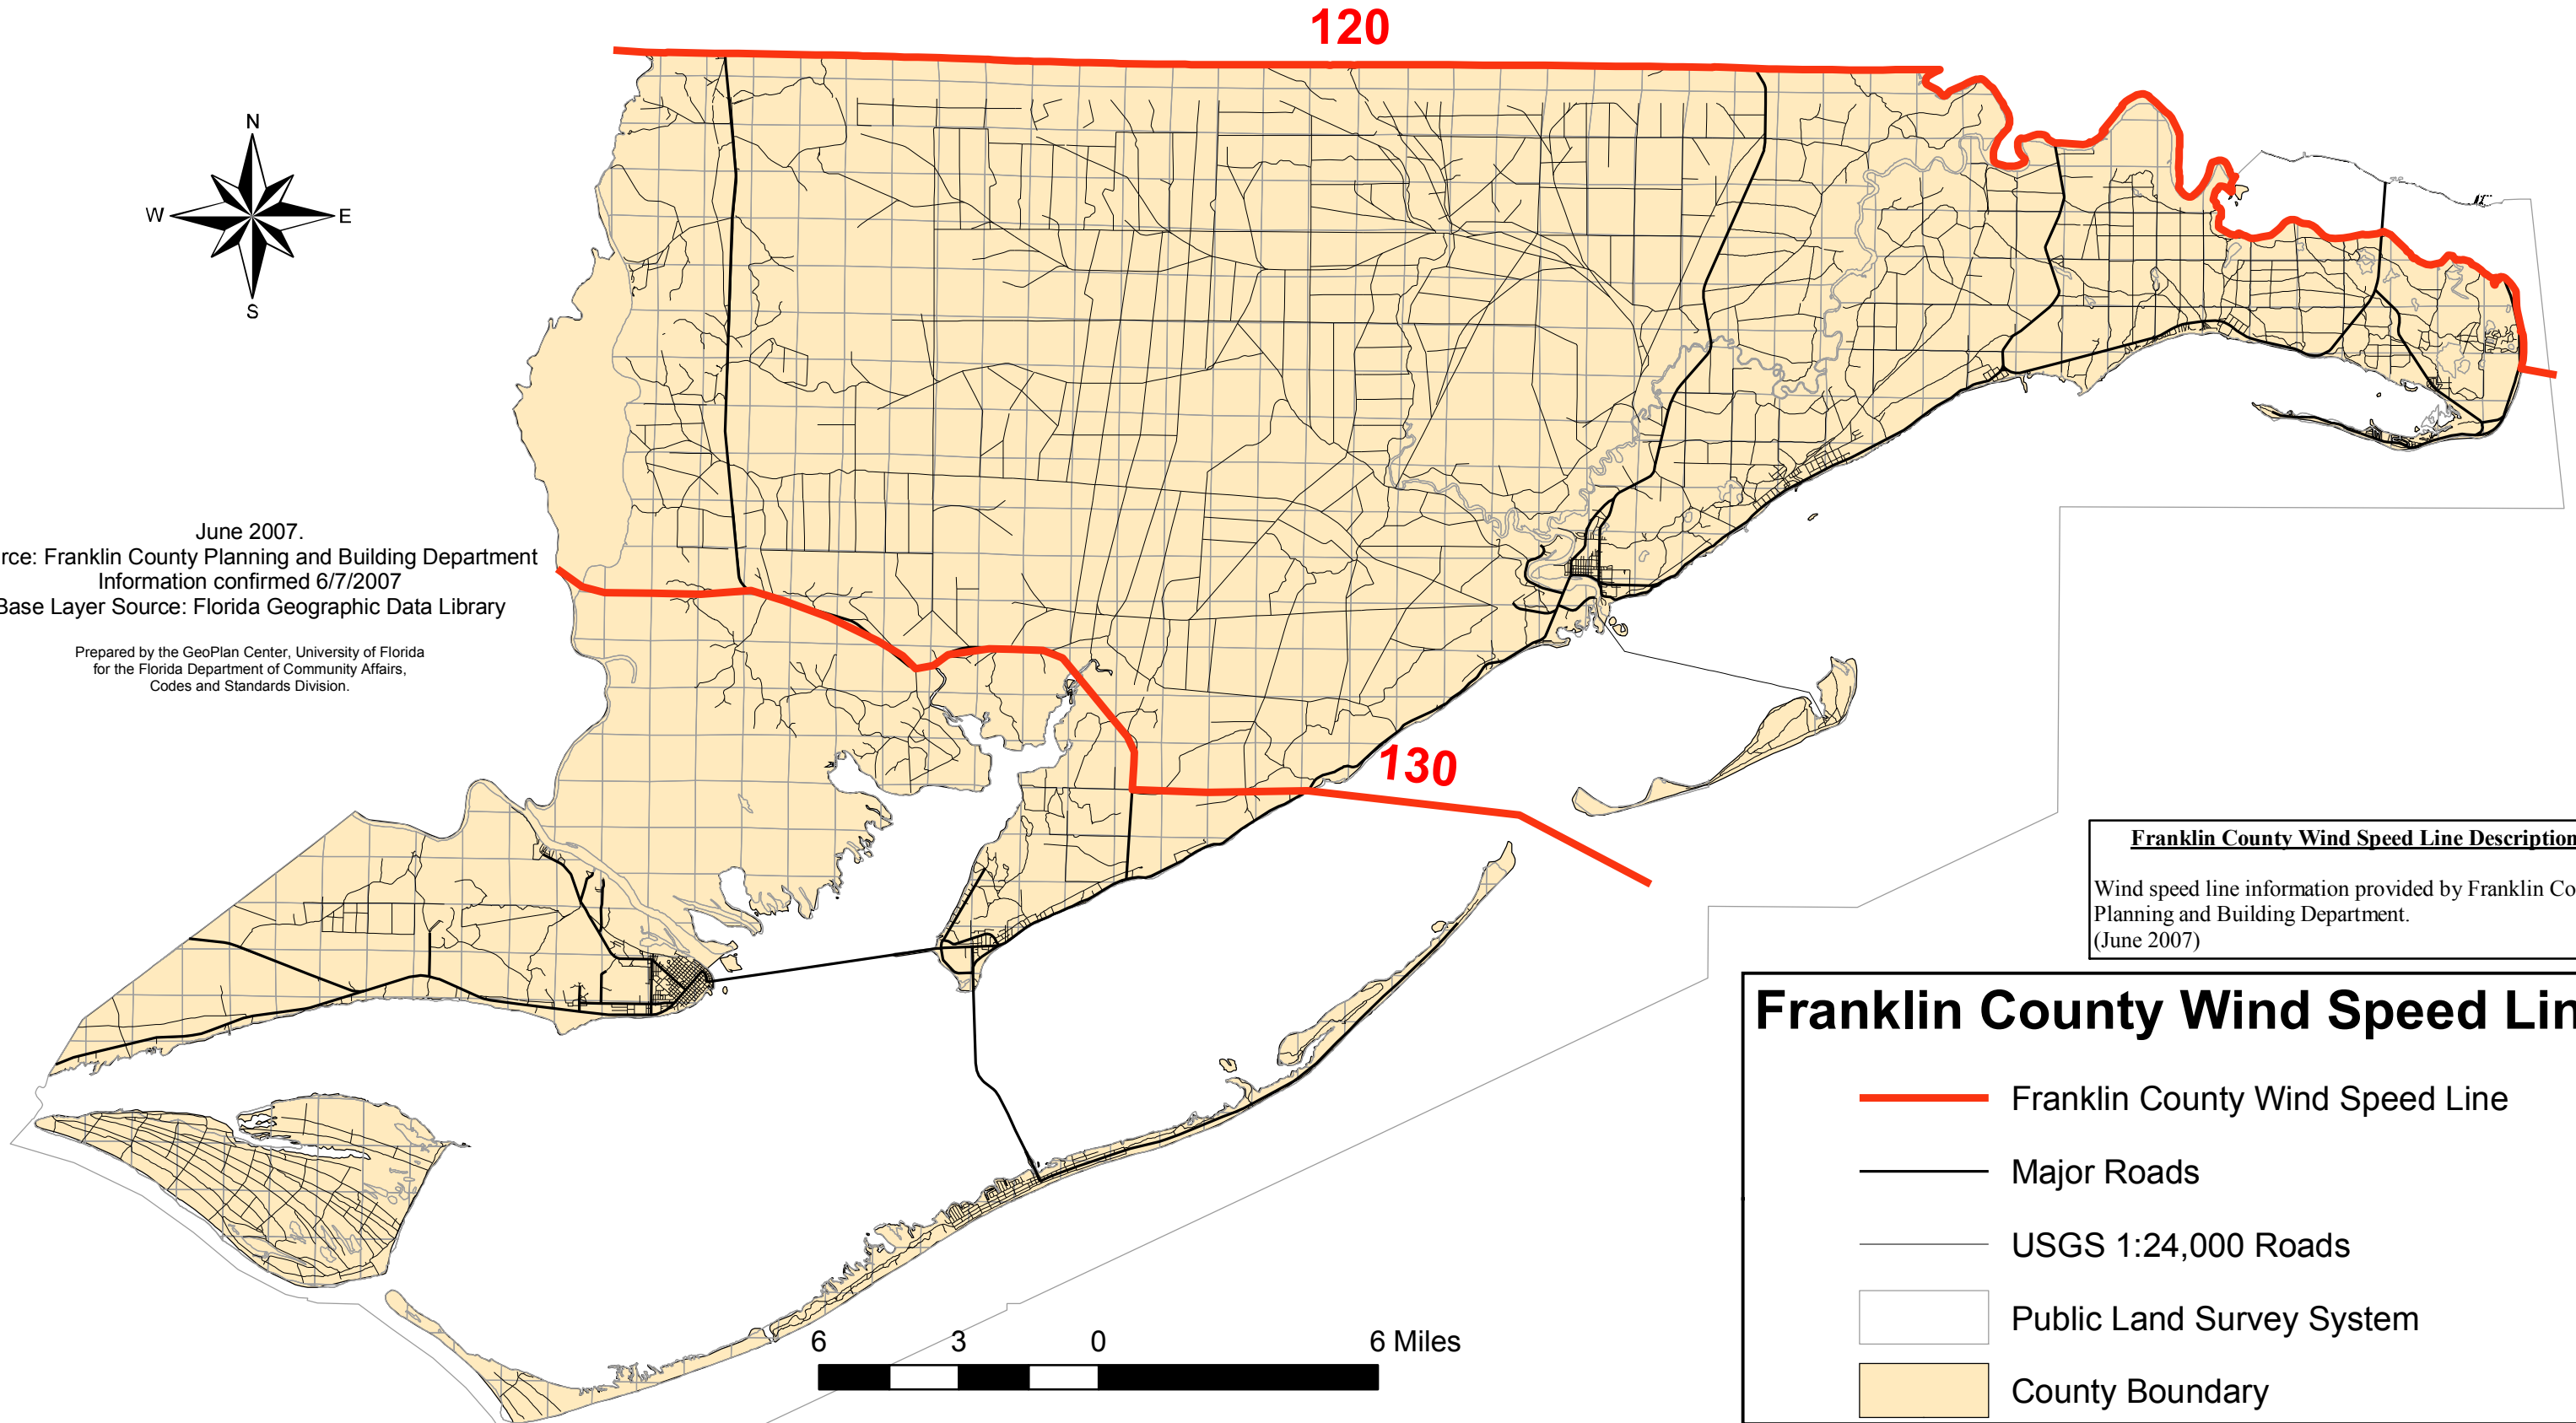

Franklin County Wind Speed Line

June 2007.
Source: Franklin County Planning and Building Department
Information confirmed 6/7/2007
Base Layer Source: Florida Geographic Data Library

Prepared by the GeoPlan Center, University of Florida
for the Florida Department of Community Affairs,
Codes and Standards Division.

Franklin County Wind Speed Line Description
Wind speed line information provided by Franklin County
Planning and Building Department.
(June 2007)

Franklin County Wind Speed Line

- Franklin County Wind Speed Line
- Major Roads
- USGS 1:24,000 Roads
- Public Land Survey System
- County Boundary